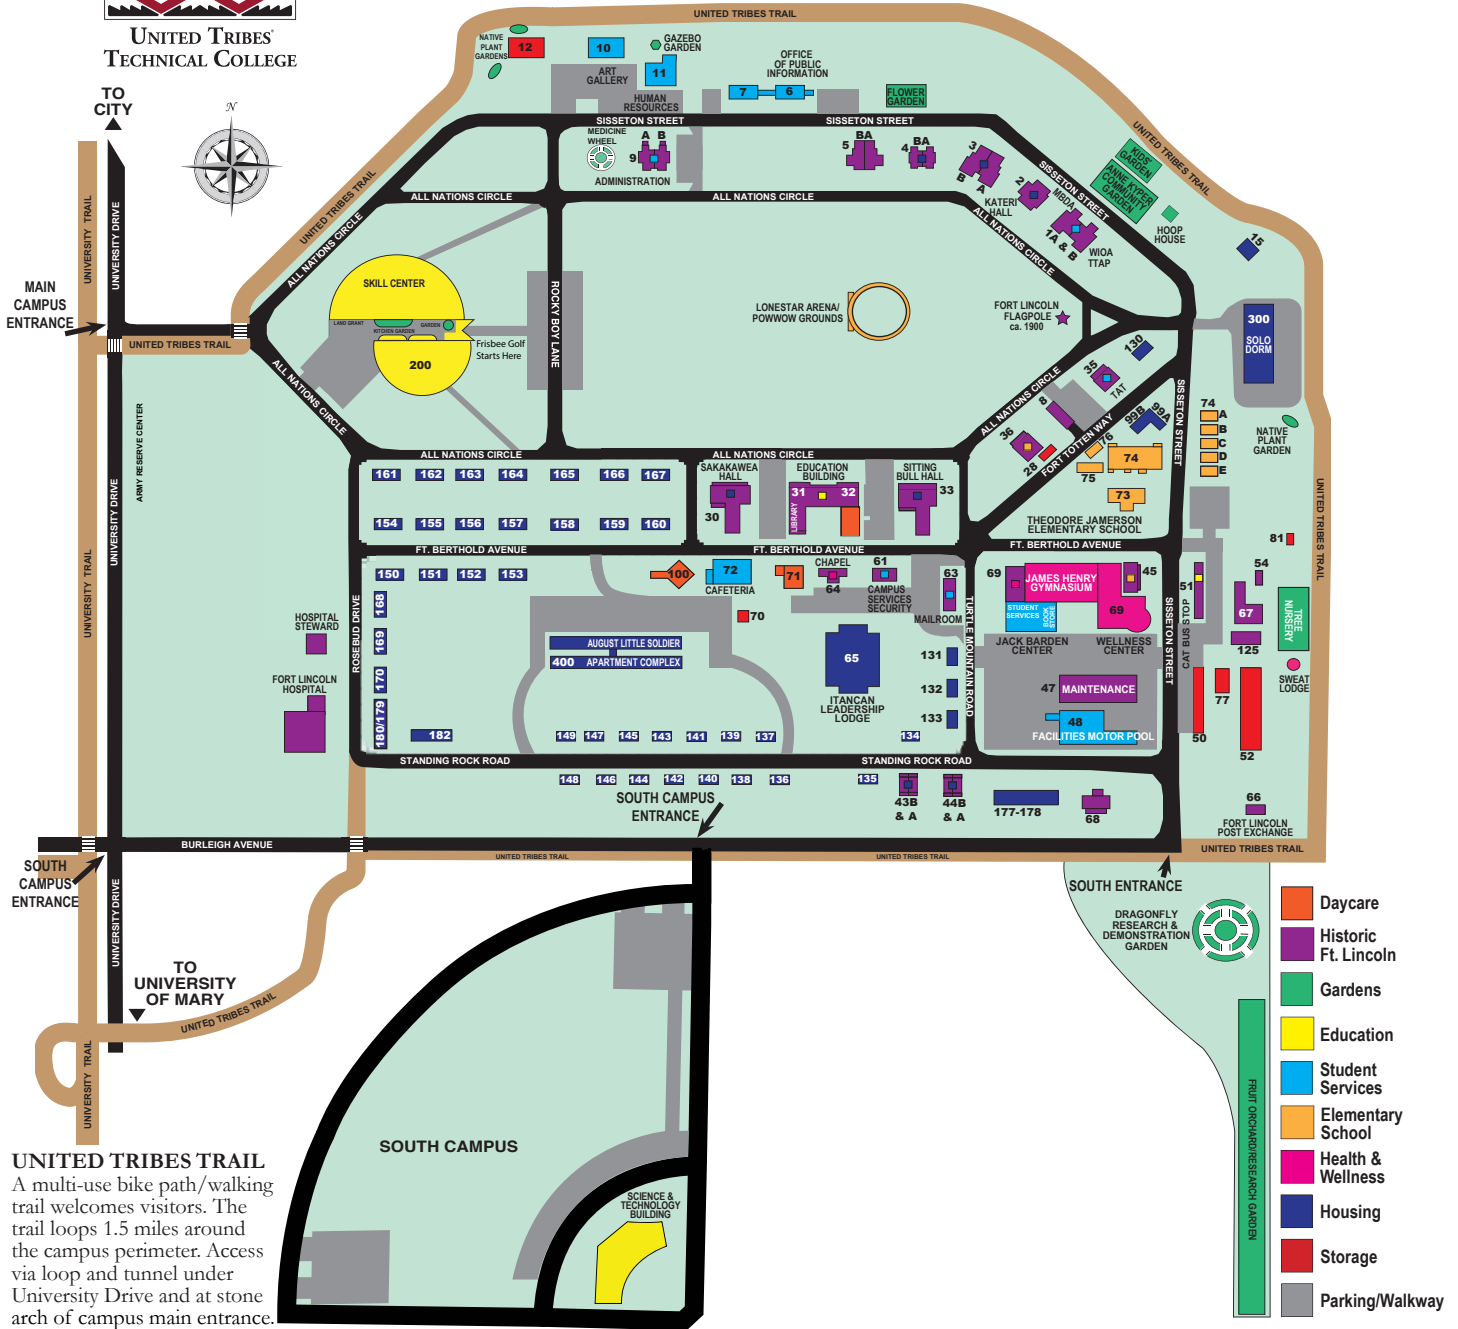

UNITED TRIBES
TECHNICAL COLLEGE

Campus Map 2018-2019

UNITED TRIBES TRAIL
A multi-use bike path/walking trail welcomes visitors. The trail loops 1.5 miles around the campus perimeter. Access via loop and tunnel under University Drive and at stone arch of campus main entrance.

NORTH CAMPUS

- 1A/B WIOA
MBDA
- 2 Kateri Hall
- 3 A/B Student Housing
- 4 A/B Student Housing
- 5 A/B Administration
Office of the President
Finance
Facilities Director
- 6 College Relations
- 11 Human Resources
- 10 Art Gallery
- 15 Guest House
- 30 Sakakawea Hall
- 31-32 Education Building
Academic Advancement
Center
Extended Learning
Children's Dwelling
Disabilities Services
Library
General Education
Office of Institutional
Assessment

- 33 Teacher Education
- 35 Sitting Bull Hall
- 36 Boys and Girls Club
- 36 Face Program
- 43-44 A/B Student Housing
- 47 Maintenance
- 48 Facilities Motor Pool
- 51 Property & Supply
- 61 VP of Campus Services
- 62 Safety & Security
- 62 Warehouse
- 63 Mailroom
- 64 Chapel
- 65 Itan'can Oyanké Leadership Lodge
- 69 James Henry Community Center
- Jack Barden Student Life & Technology Center
- Enrollment Services
Admissions & Recruitment
Career Development
Financial Aid
Registrar
Student Accounts in Finance

- Housing Offices
- Lower Level
Bookstore
Computer Lab
Student Union
- 69 Lewis Goodhouse Wellness Center
Academic & Personal
Counseling
Chemical Health Center
Domestic Violence Advocate
Psychological Services
Health Promotions
Student Health Center
- 71 Infant/Toddler Center
- 72 Cafeteria
- 73-76 Theodore Jamerson Elementary School
- 99 A/B Single Family Housing
- 100 Child Development Center
- 130-170 Single Family Housing
- 177-178 Touchstone Lodge
- 179-182 Student Housing