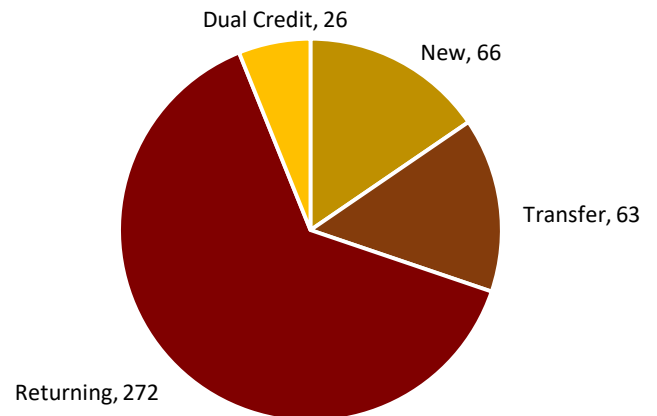

UNITED TRIBES
TECHNICAL COLLEGE

Leadership Begins Here...

Fall 2017 Student Snapshot

Enrollment: 427 FTE: 466.67

	Full Time	Part-Time
Male	134	14
Female	231	47
Other	1	0

American Indian/Alaska Native	91%
Non-Native	9%

Age Range	Students
Under 18	26
18 - 24	203
25 - 34	126
35 - 39	50
40 - 50	16
51 - 64	6
Over 65	0

Top Ten Programs by Enrollment (Associated Degrees unless otherwise Noted)	
General Studies	59
Practical Nursing	48
Criminal Justice	42
Dual Enrolled High School Student	26
Business Management	24
Elementary Education	23
Human and Social Services	23
Business Administration	23
Business Administration (BS)	22
Health, Physical Educ. & Recreation	18

Enrollments by Admission Type