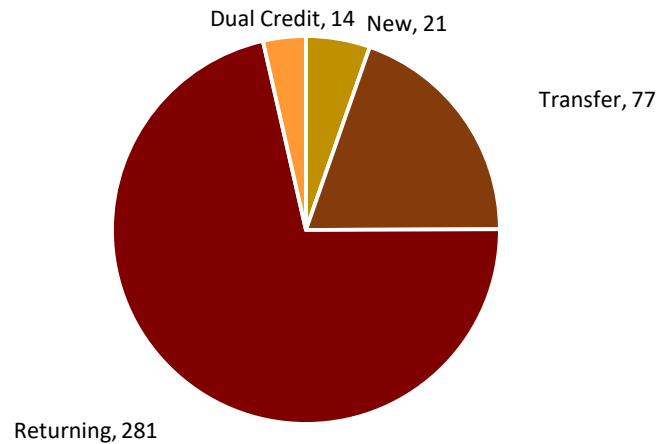

UNITED TRIBES
TECHNICAL COLLEGE

Leadership Begins Here...

Spring 2018 Student Snapshot

Enrollment: 393 FTE: 436.16

	Full Time	Part-Time
Male	126	25
Female	212	30

American Indian/Alaska Native	91%
Non-Native	6%

Age Range	Students
Under 18	27
18 - 24	175
25 - 34	124
35 - 39	33
40 - 50	24
51 - 64	9
Over 65	1

Enrollments by Admission Type

General Studies	58
Criminal Justice	38
Business Administration (BS)	32
Human and Social Services	31
Dual Enrolled High School Student	30
Business Administration	26
Practical Nursing	18
Business Management	17
Criminal Justice (BS)	17
Welding Technology (CERT)	15