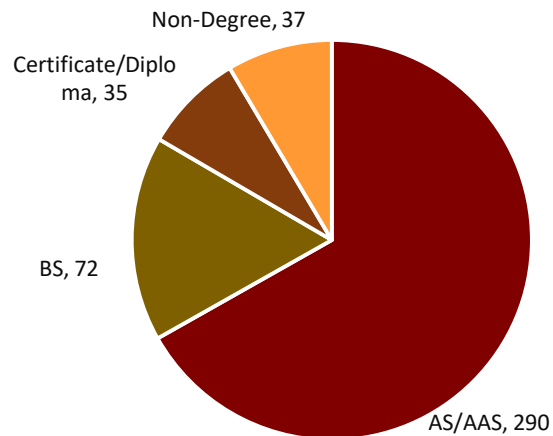

**UNITED TRIBES
TECHNICAL COLLEGE**

Leadership Begins Here...

Fall 2019 Student Snapshot

Enrollment: 434 FTE: 490.33

	Full Time	Part-Time
Male	168	16
Female	220	30

American Indian/Alaska Native	94%
Non-Native	6%

Age Range	Students
Under 18	25
18 - 24	207
25 - 34	132
35 - 39	37
40 - 50	21
51 - 64	11
Over 65	1

Enrollments by Credential

Enrollments by Admission Type

Top Ten Programs by Enrollment (Associated Degrees unless otherwise Noted)	
General Studies	60
Criminal Justice	41
Human and Social Services	41
Business Administration	39
Business Administration (BS)	36
Criminal Justice (BS)	24
Business Management	23
Health, Physical Educ. & Recreation	18
Welding Technology (Cert)	14
Environmental Science and Research	14