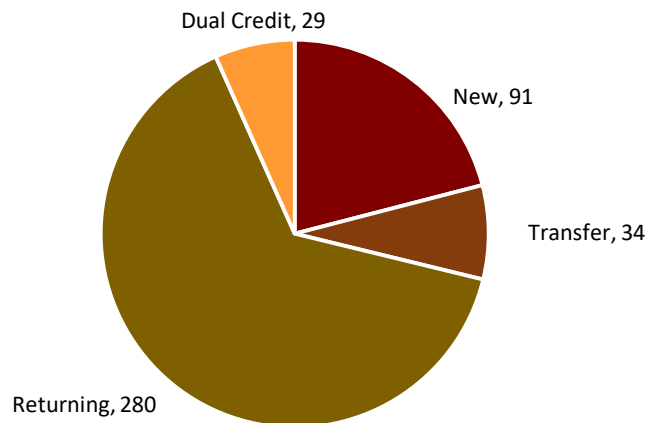

Enrollments by Admission Type

Top Ten Programs by Enrollment (Associated Degrees unless otherwise Noted)	
General Studies	60
Criminal Justice	41
Human and Social Services	41
Business Administration	39
Business Administration (BS)	36
Criminal Justice (BS)	24
Business Management	23
Health, Physical Educ. & Recreation	18
Welding Technology (Cert)	14
Environmental Science and Research	14