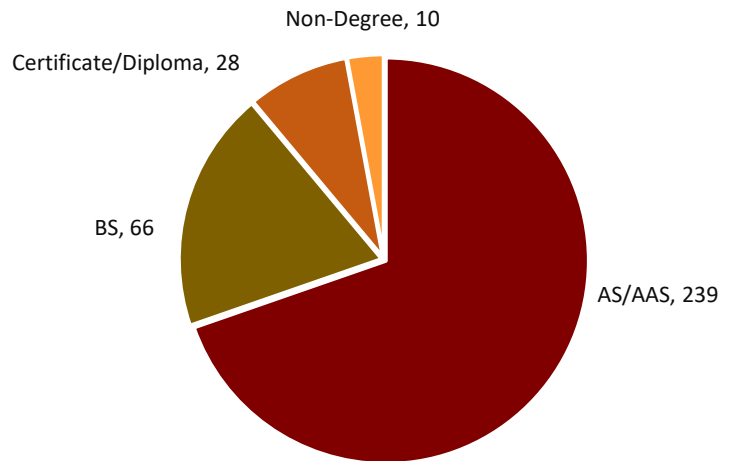

**UNITED TRIBES
TECHNICAL COLLEGE**

Leadership Begins Here...

Spring 2020 Student Snapshot

Enrollment: 343 FTE: 412.50

| | Full-Time | Part-Time |
|--------|-----------|-----------|
| Male | 128 | 9 |
| Female | 195 | 11 |

| | |
|-------------------------------|-----|
| American Indian/Alaska Native | 93% |
| Non-Native | 7% |

| Age Range | Students |
|-----------|----------|
| Under 18 | 41 |
| 18 - 24 | 141 |
| 25 - 34 | 108 |
| 35 - 39 | 45 |
| 50 - 64 | 8 |

Enrollments by Credential

| Top Ten Programs by Enrollment (Associate Degrees unless otherwise Noted) | |
|--|----|
| Business Administration | 47 |
| General Studies | 42 |
| Human and Social Services | 37 |
| Business Administration (BS) | 34 |
| Criminal Justice | 32 |
| Criminal Justice (BS) | 23 |
| Environmental Science and Research | 11 |
| Computer Information Technology | 11 |
| Pre-Engineering | 11 |
| Elementary Education | 11 |