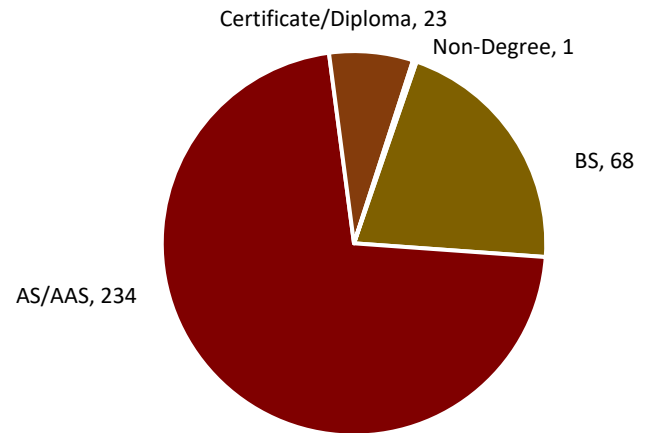

# Fall 2020 Student Snapshot

**Enrollment: 326      FTE: 388**

	Full-Time	Part-Time
Male	127	4
Female	189	6

American Indian/Alaska Native	95%
Non-Native	5%

Age Range	Students
Under 18	0
18 - 24	183
25 - 34	88
35 - 39	31
40 - 49	17
50 - 64	7

## Enrollments by Credential

Top Ten Programs by Enrollment (Associate Degrees unless otherwise Noted)	
General Studies	61
Business Administration (BS)	37
Business Administration	37
Criminal Justice	32
Human and Social Services	32
Criminal Justice (BS)	21
Health, Physical Educ. and Recreation	15
Environmental Pre-Engineering	13
Computer Information Technology	10
Welding Technology	10

## Enrollment by Admission Type