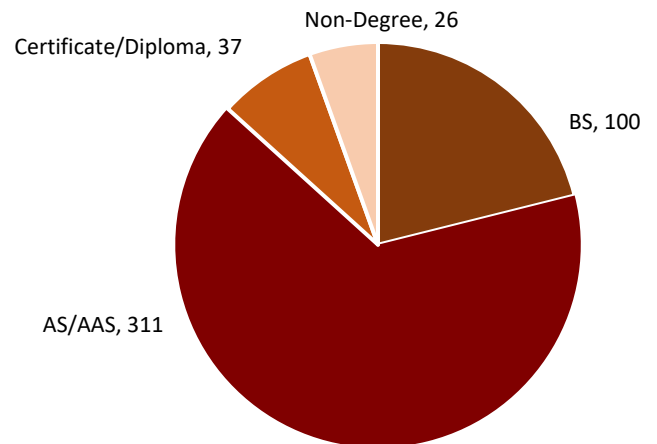

**UNITED TRIBES
TECHNICAL COLLEGE**

Leadership Begins Here...

Fall 2021 Student Snapshot

Enrollment: 474 FTE: 533

	Full-Time	Part-Time
Male	162	17
Female	261	34

American Indian/Alaska Native	92%
Non-Native	8%

Age Range	Students
Under 18	0
18 - 24	238
25 - 29	69
35 - 39	102
40 - 49	43
50 - 64	22

Top Ten Programs by Enrollment (Associate Degrees unless otherwise Noted)	
General Studies	89
Business Administration	54
Business Administration (BS)	54
Human and Social Services	37
Criminal Justice	44
Criminal Justice (BS)	29
Elementary Education	20
Automotive Technology (Diploma)	15
Health, Physical Educ. and Recreation	15
Computer Information Technology	12

Enrollments by Credential