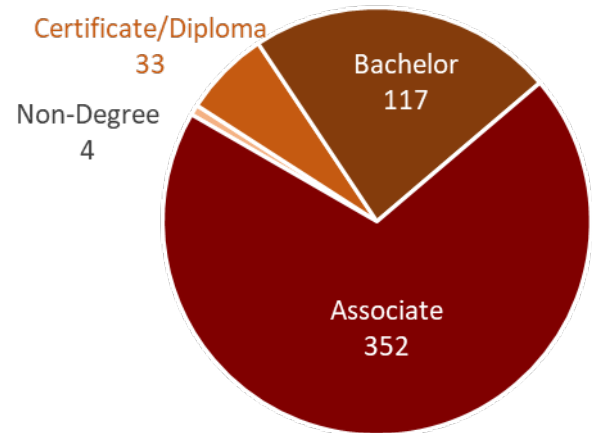

UNITED TRIBES
TECHNICAL COLLEGE

Leadership Begins Here...

Fall 2022 Student Snapshot

Enrollment: 506 FTE: 584

	Full-Time	Part-Time
Male	163	14
Female	310	19

American Indian/Alaska Native	93%
Non-Native	7%

Age Range	Students
Under 18	2
18 - 24	260
25 - 29	70
30 - 39	114
40 - 49	45
50 and Over	15

Top Ten Programs by Enrollment (Associate Degrees unless otherwise Noted)	
General Studies	97
Business Administration	83
Business Administration (BS)	63
Criminal Justice	44
Human and Social Services	43
Criminal Justice (BS)	33
Computer Information Technology	15
Sustainable Agriculture and Food Systems	14
Automotive Technology (Diploma)	14
Welding Technology (Certificate)	13

Enrollments by Degree Level