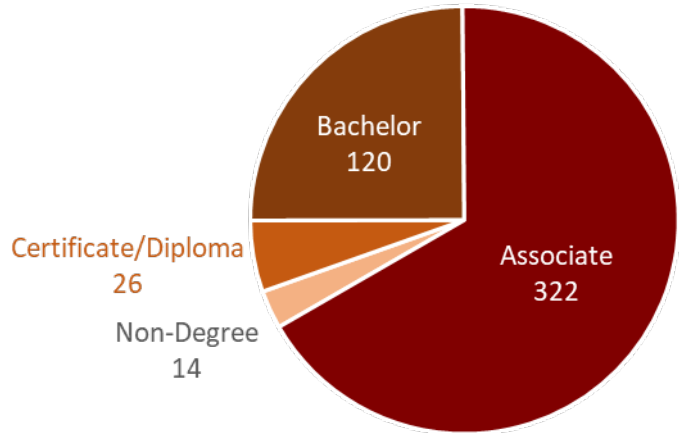

**UNITED TRIBES
TECHNICAL COLLEGE**

Leadership Begins Here...

Spring 2024 Student Snapshot

Enrollment: 501   FTE: 567

	Full-Time	Part-Time
Male	160	10
Female	302	27

American Indian/Alaska Native	96%
Non-Native	4%

Age Range	Students
Under 18	6
18 - 24	242
25 - 29	76
30 - 39	115
40 - 49	46
50 and Over	16

Top Ten Programs by Enrollment (Associate Degrees unless otherwise Noted)	
Business Administration	87
General Studies	77
Business Administration (BS)	56
Criminal Justice (BS)	36
Criminal Justice	34
Human and Social Services	28
Automotive Technology (Diploma)	19
Elementary Education (BS)	16
Health, PE, and Recreation	16
Computer Information Technology	14
Welding Technology (Certificate)	14

Enrollments by Degree Level