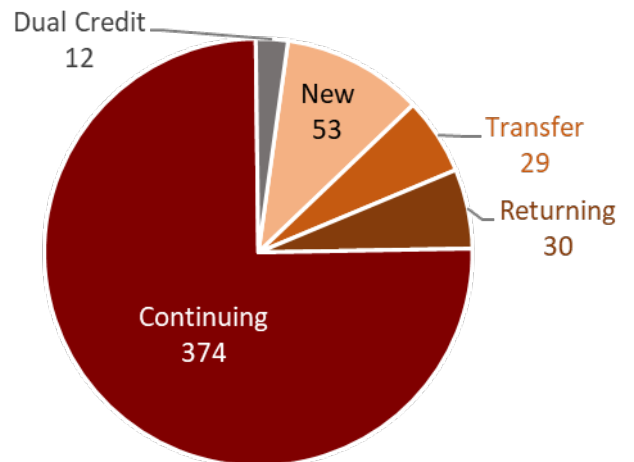

Enrollments by Admission Type