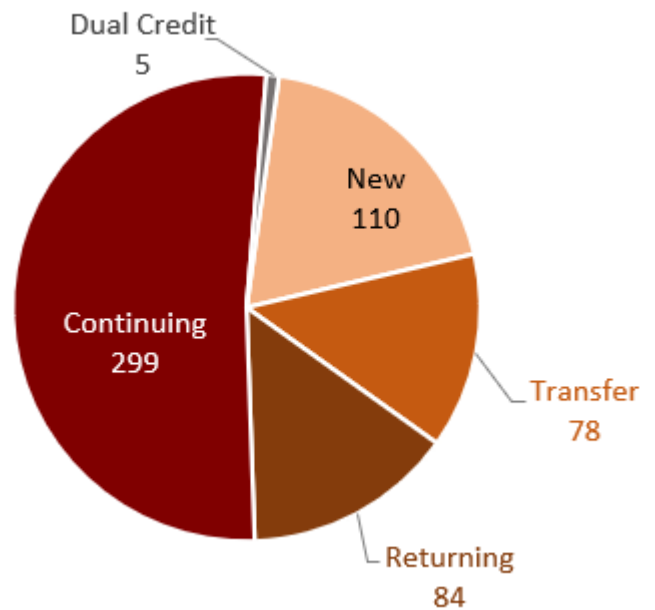

Enrollments by Admission Type