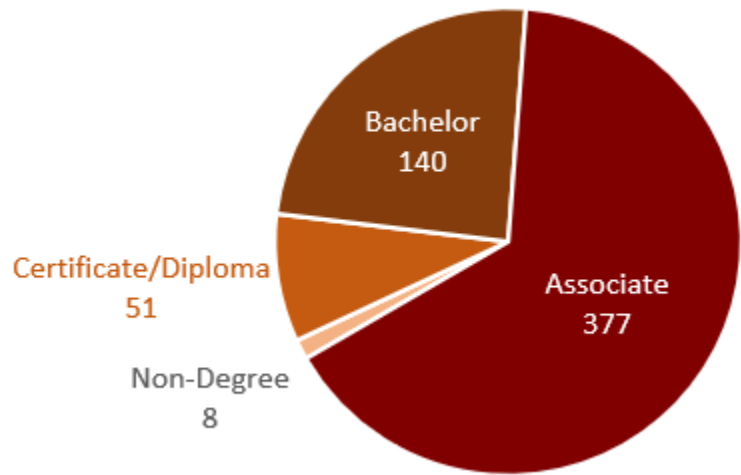

UNITED TRIBES
TECHNICAL COLLEGE

Leadership Begins Here...

Fall 2024 Student Snapshot

Enrollment: 576 FTE: 640

	Full-Time	Part-Time
Male	178	15
Female	351	26

American Indian/Alaska Native	96%
Non-Native	4%

Age Range	Students
Under 18	4
18 - 24	304
25 - 29	82
30 - 39	121
40 - 49	55
50 and Over	10

Top Ten Programs by Enrollment (Associate Degrees unless otherwise Noted)		
	Count Fall 2024	% Change from prior fall
General Studies	99	↑ 14%
Business Administration	96	↑ 9%
Business Administration (BS)	66	↑ 10%
Criminal Justice (BS)	47	↑ 27%
Criminal Justice	38	↓ 25%
Automotive Technology (Diploma)	26	↑ 44%
Elementary Education	20	↑ 67%
Heath, PE, and Recreation	20	0%
Social Work	19	N/A
Welding Technology (Certificate)	18	↑ 38%

Enrollments by Degree Level